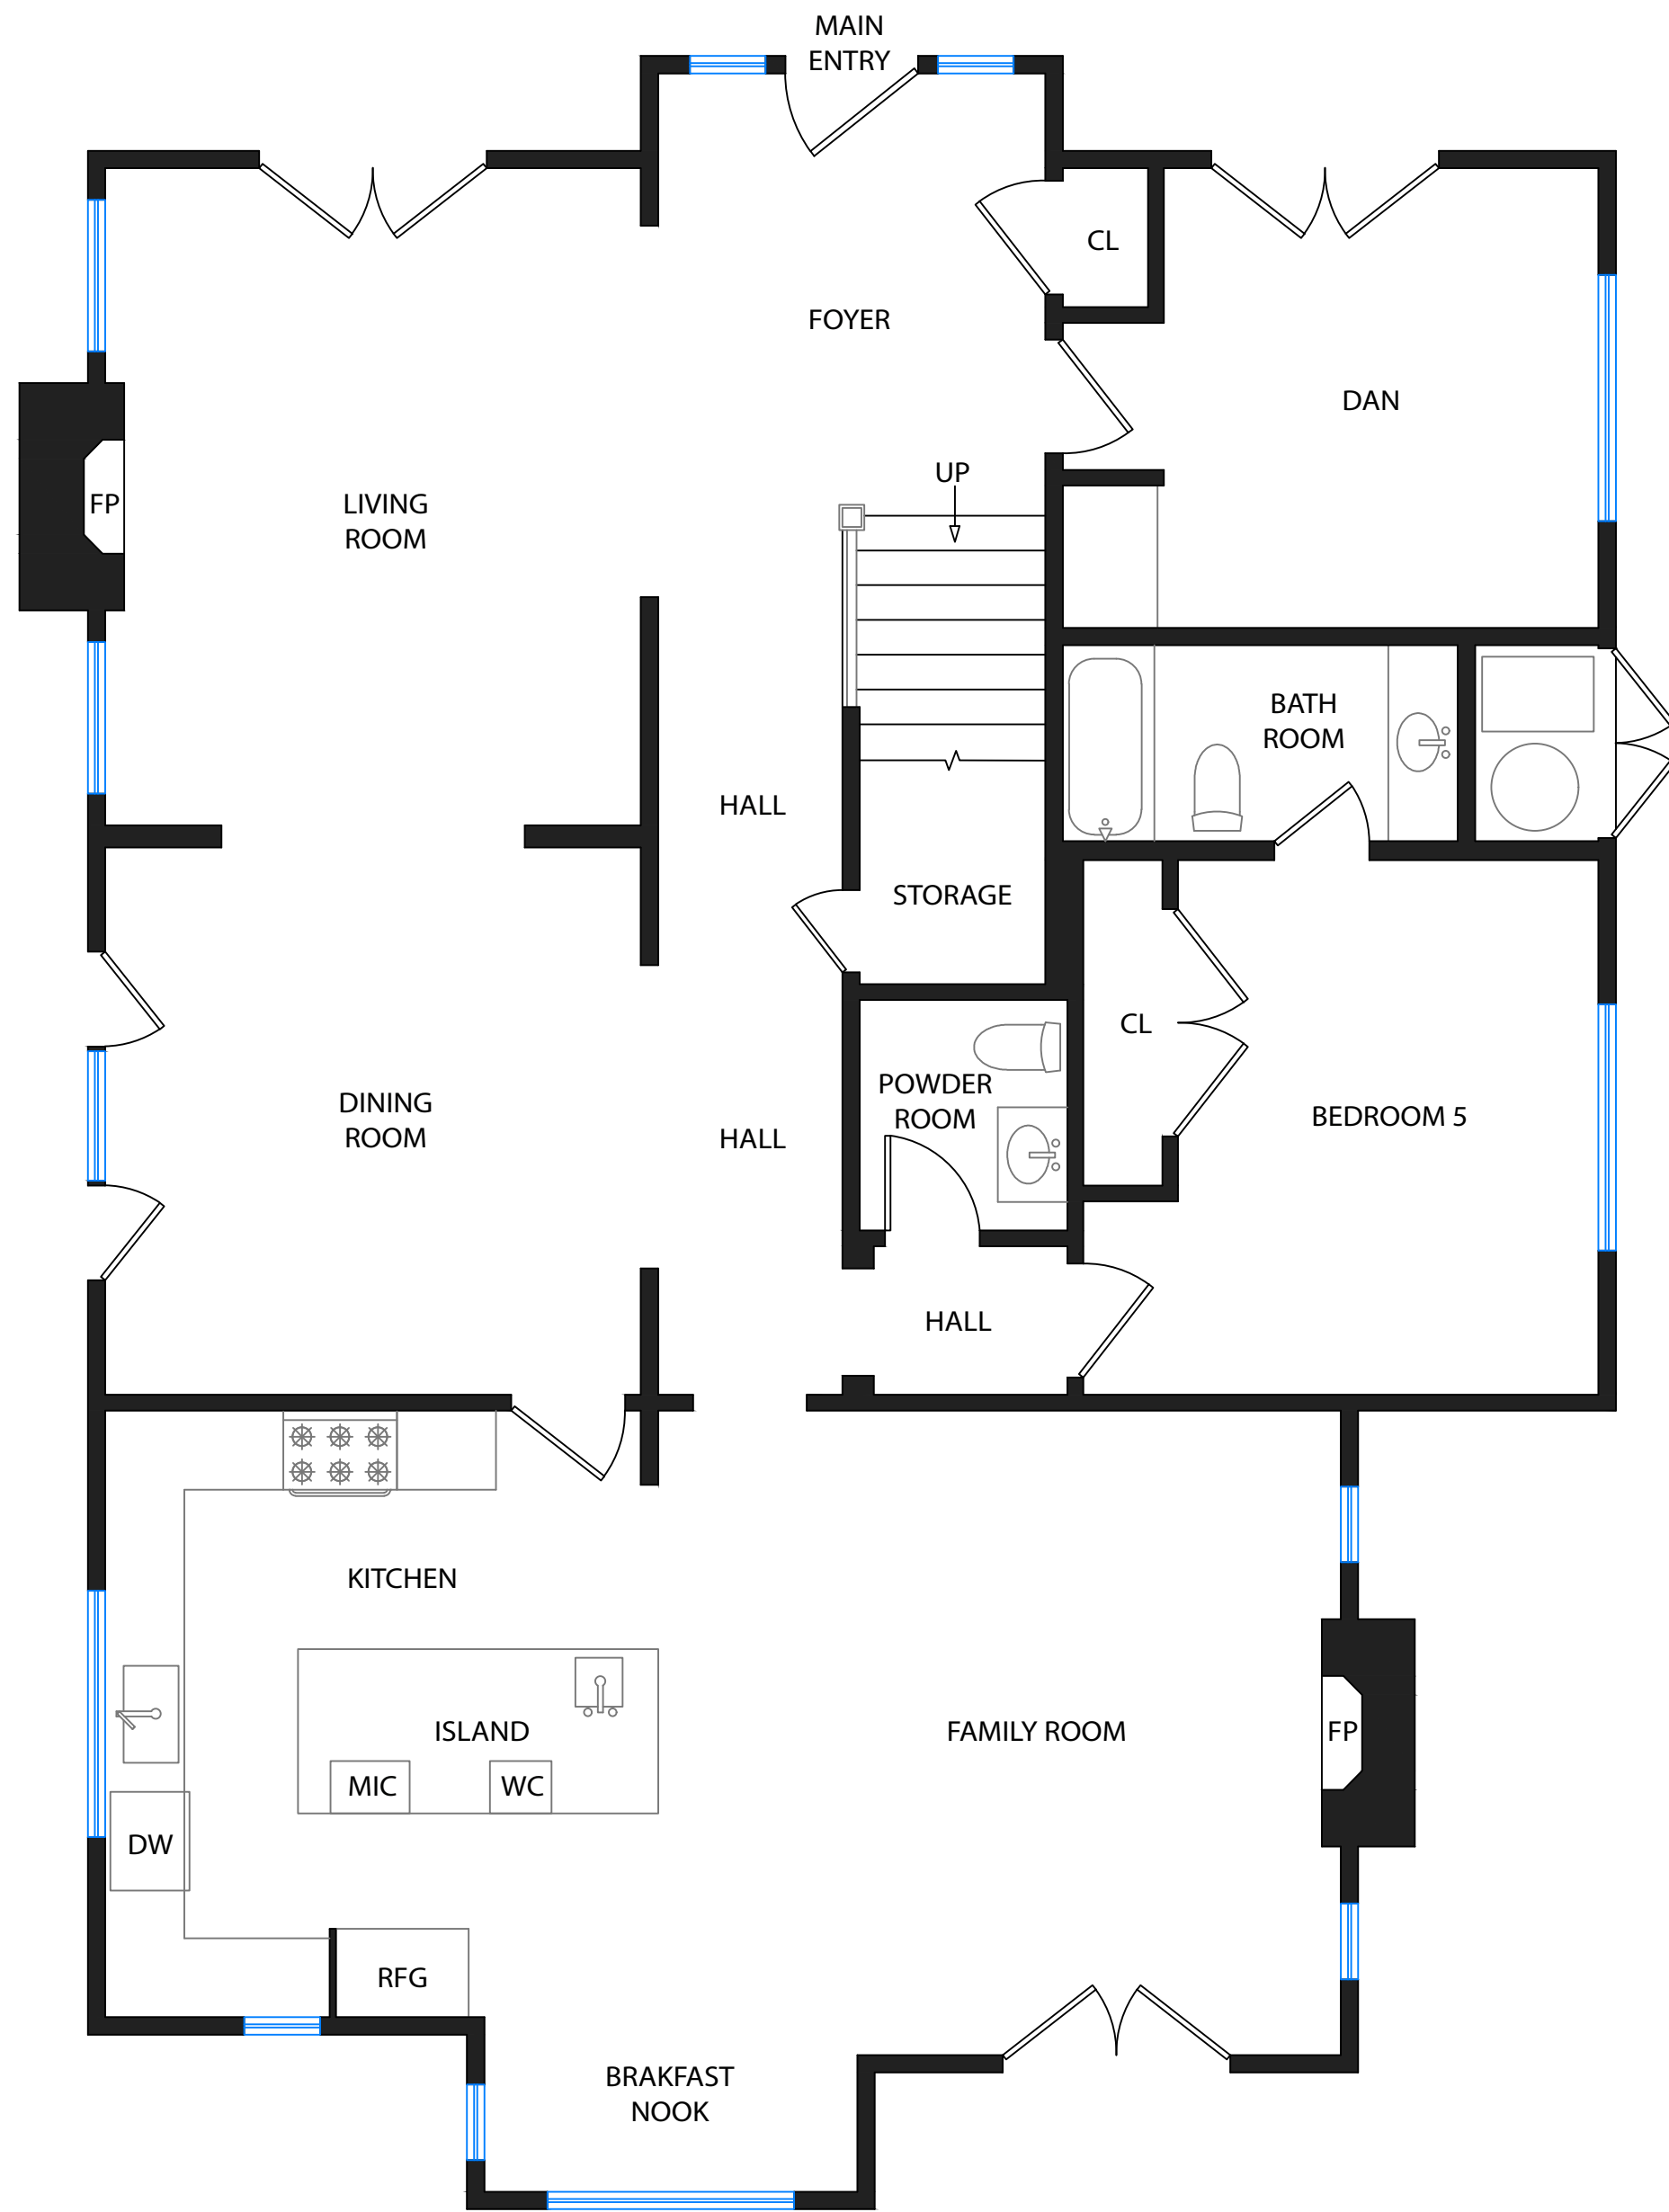

1021 Balboa Ave.

Burlingame, CA. 94010

MAIN LEVEL

UPPER LEVEL

DISCLAIMER: RENDERING BY OPEN HOMES PHOTOGRAPHY. ALL MEASUREMENTS ARE APPROXIMATE AND MAY NOT BE EXACT. DO NOT RELY ON THE ACCURACY OF THIS FLOOR PLAN WHEN DETERMINING THE PRICE OF A PROPERTY OR MAKING DECISIONS REGARDING BUYING OR SELLING OF PROPERTIES WITHOUT INDEPENDENT VERIFICATION.